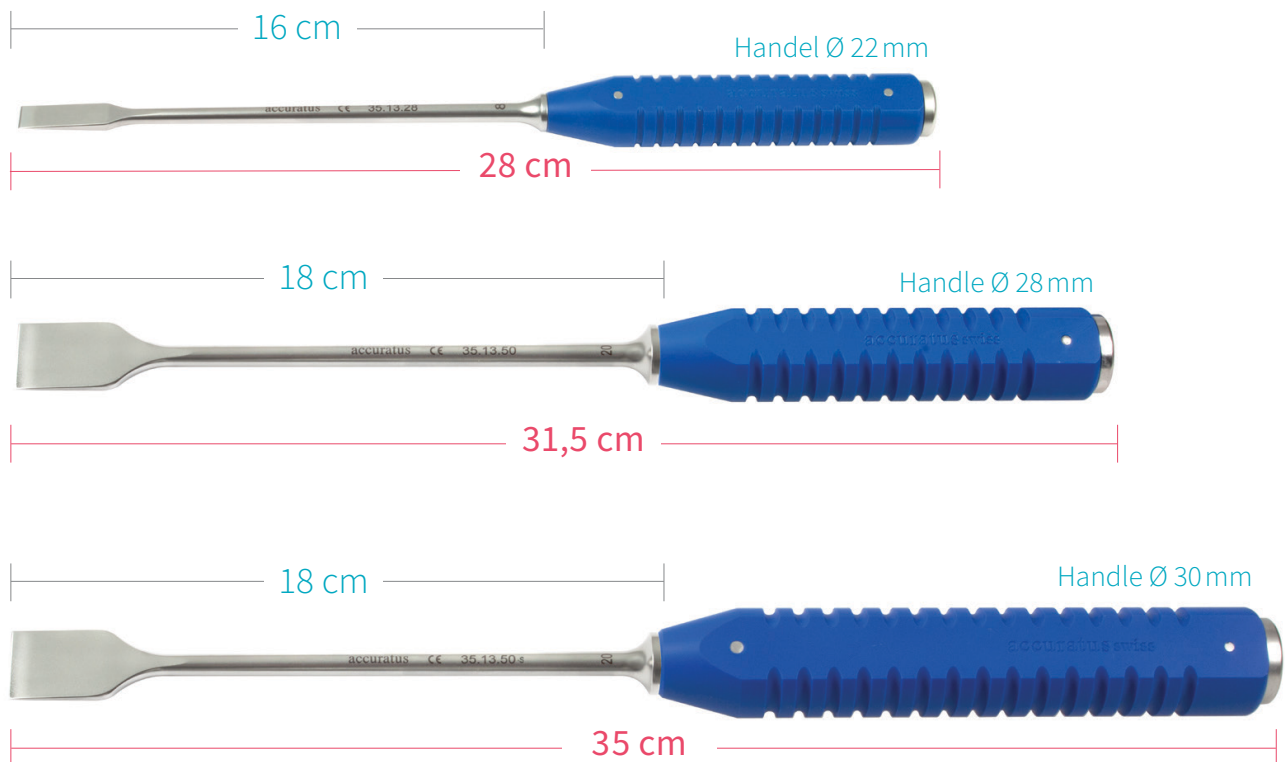

# Accuratus Lexer Chisel with impact plate available in three different lengths

## MODEL 28 cm

4 mm / Art. Nr. 35.13.24  
8 mm / Art. Nr. 35.13.28

## MODEL 31.5 cm

4 mm / Art. Nr. 35.13.34  
8 mm / Art. Nr. 35.13.38  
12 mm / Art. Nr. 35.13.42  
20 mm / Art. Nr. 35.13.50  
25 mm / Art. Nr. 35.13.55

## MODEL 35 cm

4 mm / Art. Nr. 35.13.34-S  
8 mm / Art. Nr. 35.13.38-S  
12 mm / Art. Nr. 35.13.42-S  
20 mm / Art. Nr. 35.13.50-S  
25 mm / Art. Nr. 35.13.55-S

The blades are sharpened razor-sharp.  
Their slight shape supports an optimal bone treatment.