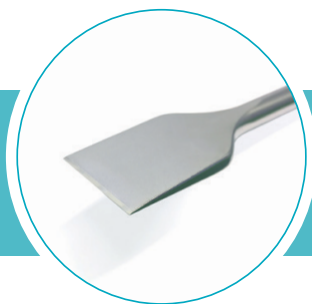

# Accuratus Lexer Chisel with impact plate available in three different lengths

## MODEL 28 cm

4 mm / Art. Nr. 35.13.24  
8 mm / Art. Nr. 35.13.28

## MODEL 35 cm

4 mm / Art. Nr. 35.13.34-S  
8 mm / Art. Nr. 35.13.38-S  
12 mm / Art. Nr. 35.13.42-S  
20 mm / Art. Nr. 35.13.50-S  
25 mm / Art. Nr. 35.13.55-S

The blades are sharpened razor-sharp.  
Their slight shape supports an optimal bone treatment.